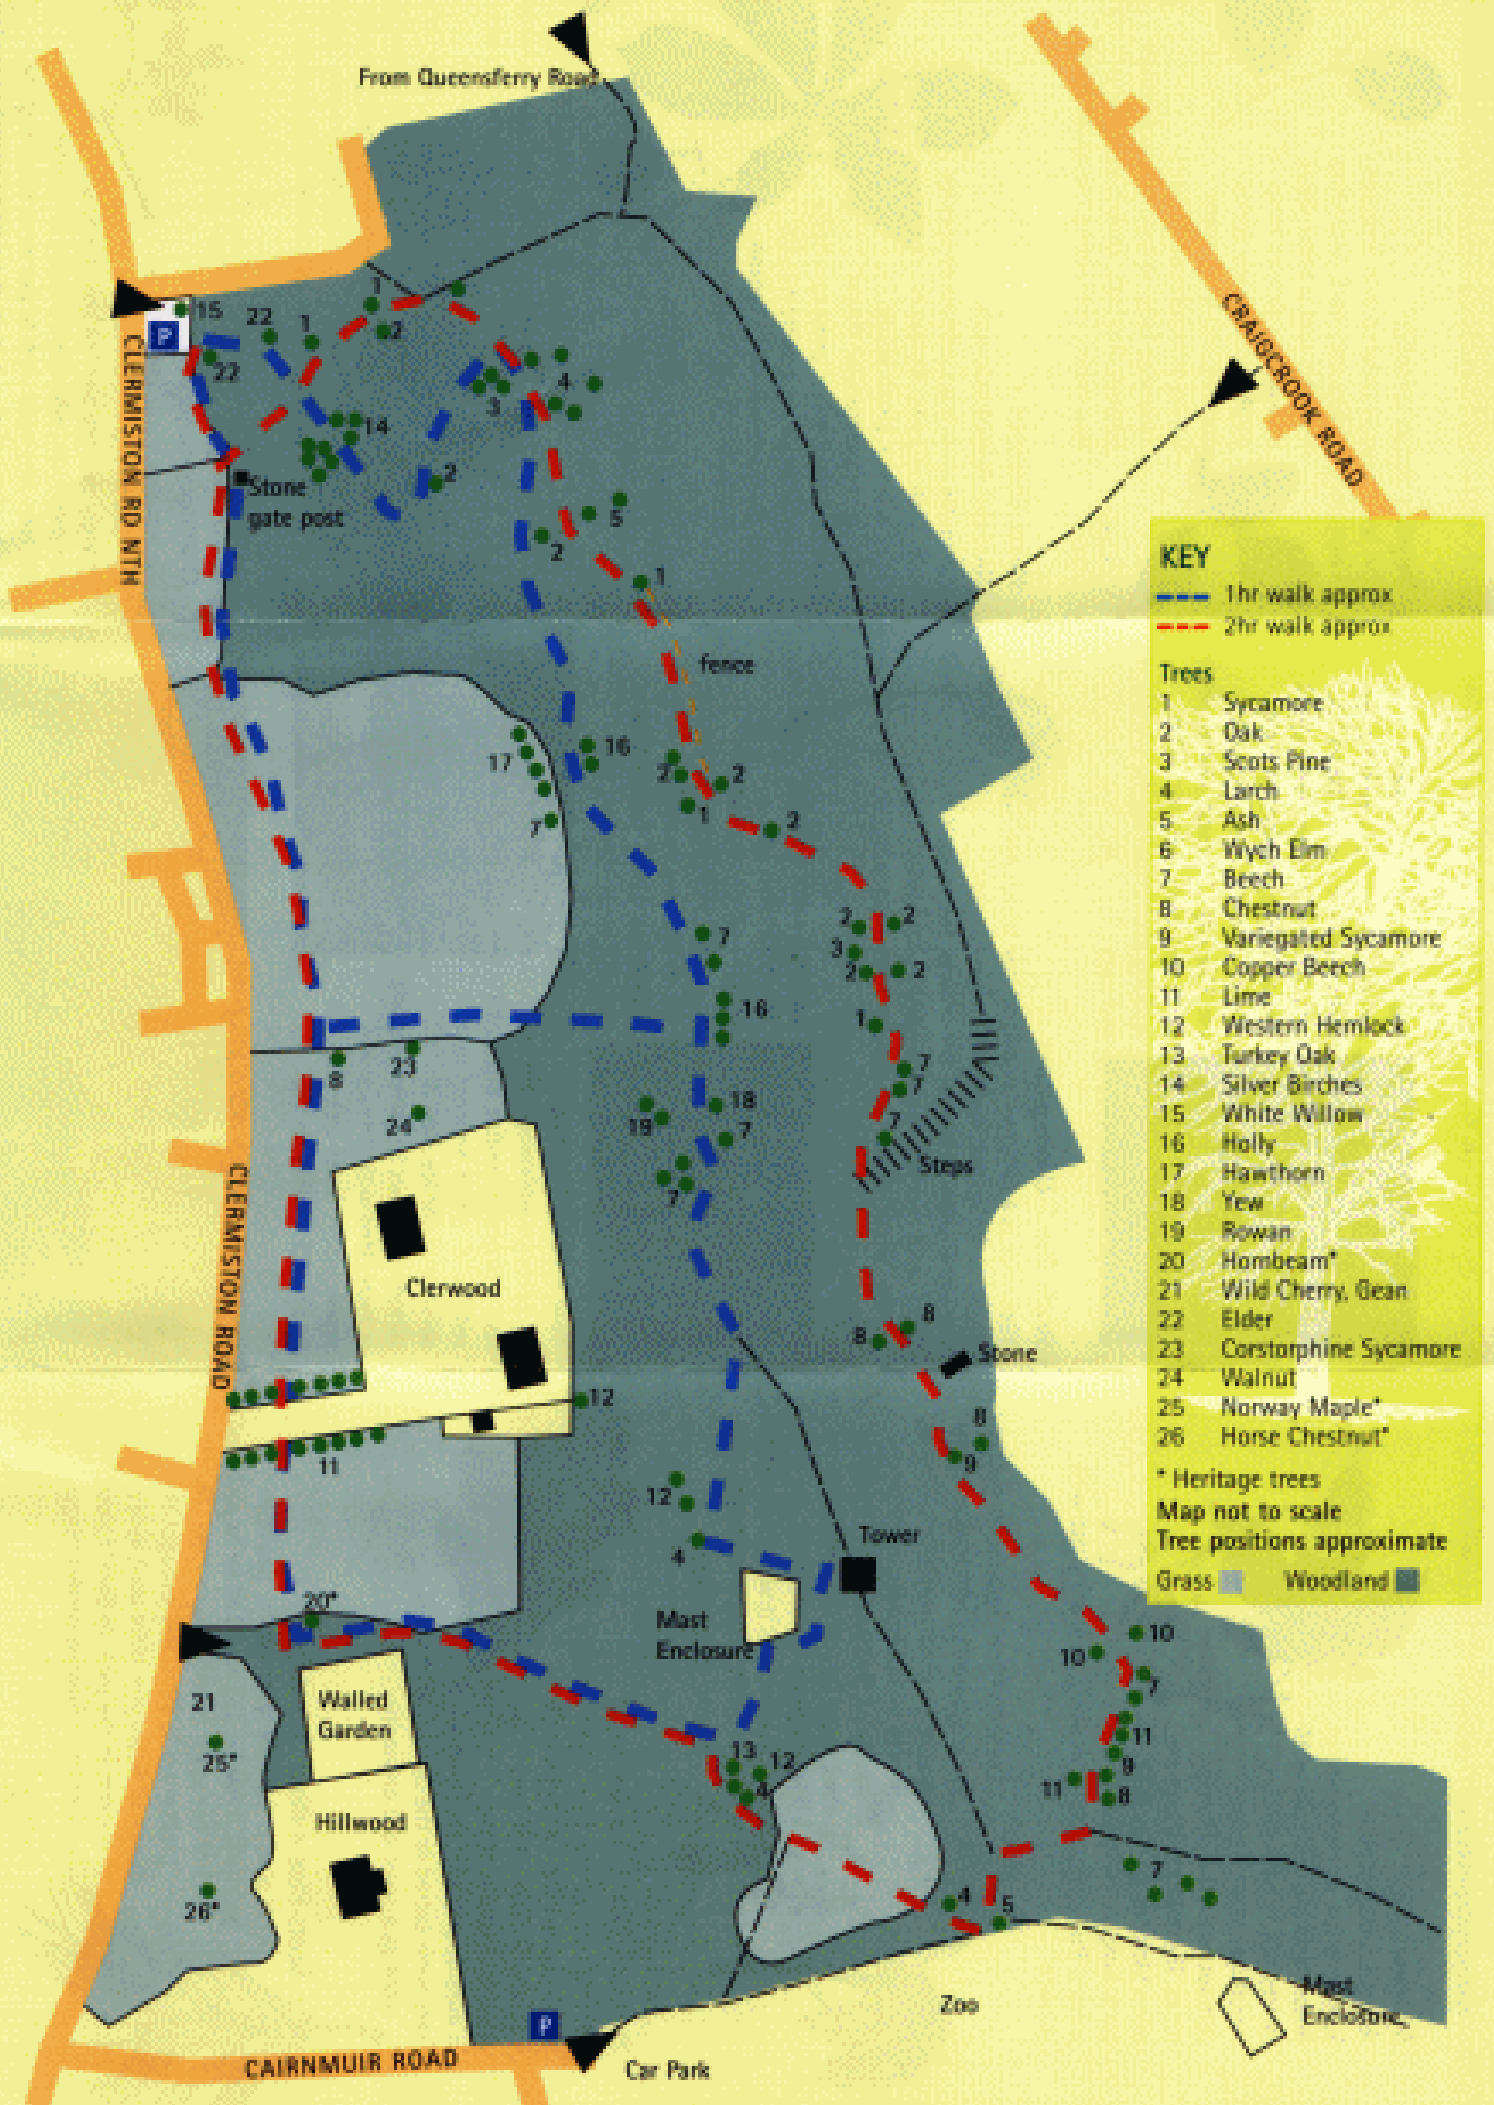

# TREE TRAILS

**KEY**

--- 1hr walk approx  
--- 2hr walk approx

**Trees**

|    |                       |
|----|-----------------------|
| 1  | Sycamore              |
| 2  | Oak                   |
| 3  | Scots Pine            |
| 4  | Larch                 |
| 5  | Ash                   |
| 6  | Wych Elm              |
| 7  | Beech                 |
| 8  | Chestnut              |
| 9  | Variegated Sycamore   |
| 10 | Copper Beech          |
| 11 | Lime                  |
| 12 | Western Hemlock       |
| 13 | Turkey Oak            |
| 14 | Silver Birches        |
| 15 | White Willow          |
| 16 | Holly                 |
| 17 | Hawthorn              |
| 18 | Yew                   |
| 19 | Rowan                 |
| 20 | Hombeam*              |
| 21 | Wild Cherry, Gear     |
| 22 | Elder                 |
| 23 | Corstorphine Sycamore |
| 24 | Walnut                |
| 25 | Norway Maple*         |
| 26 | Horse Chestnut*       |

\* Heritage trees  
 Map not to scale  
 Tree positions approximate  
 Grass  Woodland